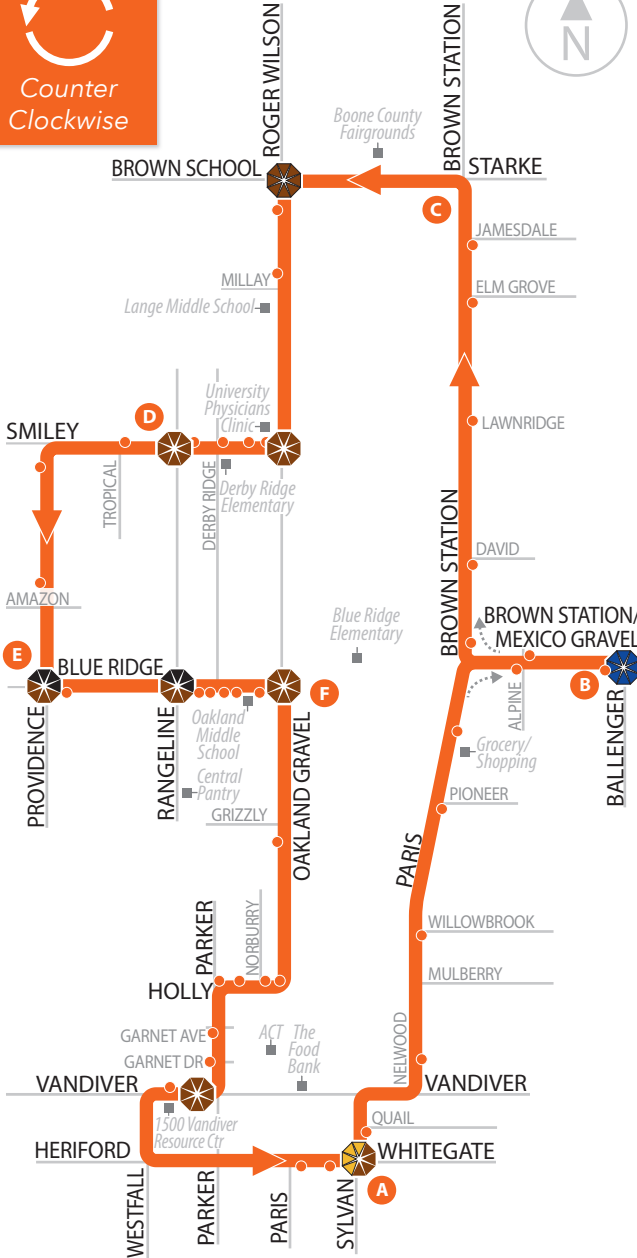

Orange Route #4

Starke to Whitegate

Orange Route #4

Counter
Clockwise

Whitegate & Sylvan A	Mexico Gravel & Ballenger B	Brown Station & Starke Ln. C	Smiley Ln. & Range Line Rd. D	Blueridge & Providence E	Blueridge & Oakland Gravel F
6:25	-	-	-	-	-
7:05	7:10	7:20	7:25	7:30	7:35
7:45	-	-	-	-	-
8:30	8:35	8:45	8:50	8:55	9:00
9:10	-	-	-	-	-
9:50	9:55	10:05	10:10	10:15	10:20
10:30	-	-	-	-	-
11:10	11:15	11:25	11:30	11:35	11:40
11:50	-	-	-	-	-
12:30	12:35	12:45	12:50	12:55	1:00
1:10	-	-	-	-	-
1:50	1:55	2:05	2:10	2:15	2:20
2:30	-	-	-	-	-
3:10	3:15	3:25	3:30	3:35	3:40
3:50	-	-	-	-	-
4:30	4:35	4:45	4:50	4:55	5:00
5:10	-	-	-	-	-
5:55	6:00	6:10	6:15	6:20	6:25
6:35	-	-	-	-	-

1:00 Monday-Friday Schedule: All times shown
 1:00 Saturday Schedule: Shaded times only

6:35 Bus's Last Stop - no boarding

- Bus Stop
- ⓐ Time Point
- ⊗ Connection Point