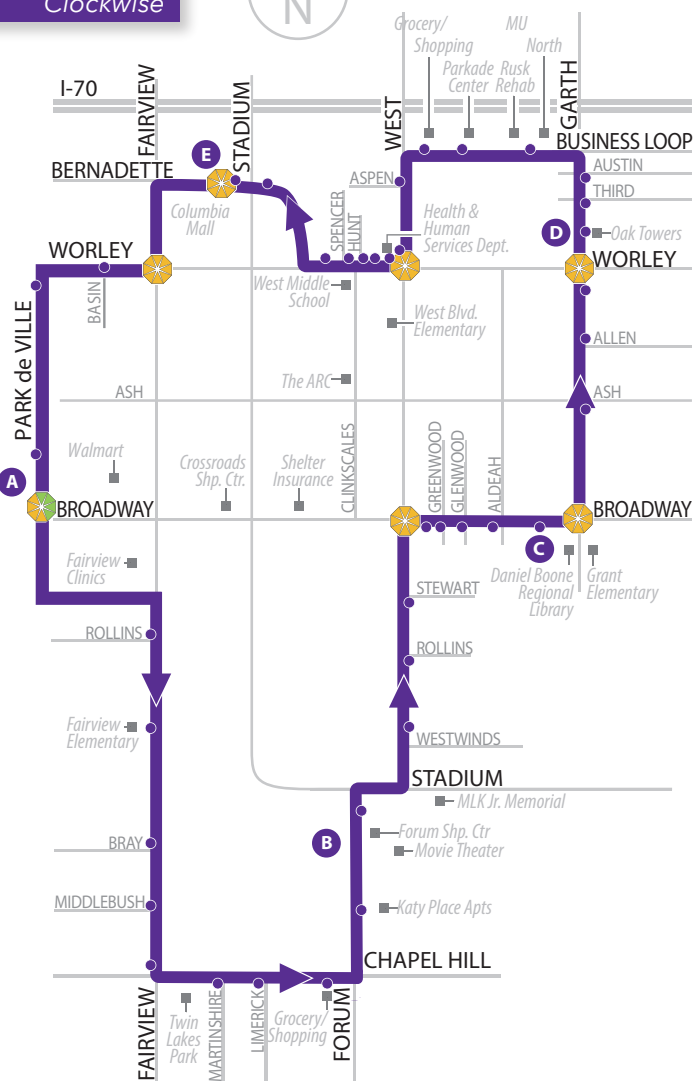

Purple Route #9

Chapel Hill to Business Loop 70

Purple Route #9

Counter
Clockwise

- Bus Stop
- Ⓐ Time Point
- ⊛ Connection Point

	Walmart Park-de-Ville (A)	Forum Shopping Center (B)	Columbia Public Library (C)	Oak Towers (D)	Columbia Mall (E)
-	-	-	-	6:27	6:42
6:50	-	7:00	7:05	7:07	7:22
7:30	-	-	-	-	-
8:10	-	8:20	8:25	8:27	8:42
8:50	-	-	-	-	-
9:30	-	9:40	9:45	9:47	10:02
10:10	-	-	-	-	-
10:50	-	11:00	11:05	11:07	11:22
11:30	-	-	-	-	-
12:10	-	12:20	12:25	12:27	12:42
12:50	-	-	-	-	-
1:30	-	1:40	1:45	1:47	2:02
2:10	-	-	-	-	-
2:50	-	3:00	3:05	3:07	3:22
3:30	-	-	-	-	-
4:10	-	4:20	4:25	4:27	4:42
4:50	-	-	-	-	-
5:30	-	5:40	5:45	5:47	6:02
6:10	-	-	-	-	-
6:50	-	-	-	-	-

1:00 Monday-Friday Schedule: All times shown
 1:00 Saturday Schedule: Shaded times only

6:50 Bus's Last Stop - no boarding